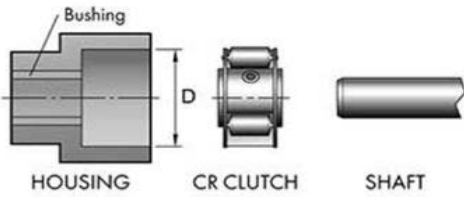

## Tiny-Clutch CR102T CR-Series Roller Clutch

### Options:

<b>Max Torque</b>	15 in/lbs	<b>Bore</b>	5/16", 3/8", 4/16", 1/2"
<b>Max Speed</b>	4500 rpm	<b>Mounting</b>	Setscrew, Keyway w/ Set Screw
<b>Dimension A</b>	0.25 in		
<b>Dimension D</b>	1.025 in		
	1.023 in		
<b>Bearing</b>	R8		