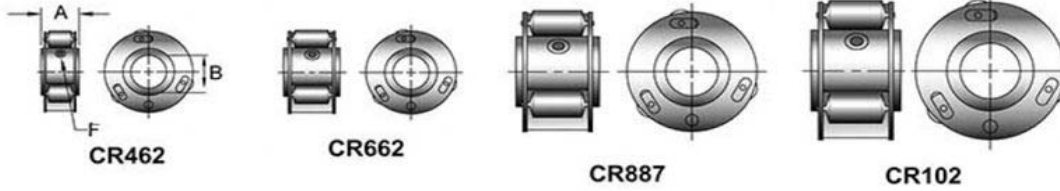

# CR102T

## Tiny-Clutch CR102T CR-Series Roller Clutch

### Specifications:

### Options:

<b>Max Torque</b>	15 in/lbs	<b>Bore</b>	5/16", 3/8", 4/16", 1/2"
<b>Max Speed</b>	4500 rpm	<b>Mounting</b>	Setscrew, Keyway w/ Set Screw
<b>Dimension A</b>	0.25 in		
<b>Dimension D</b>	1.025 in		
	1.023 in		
<b>Bearing</b>	R8		