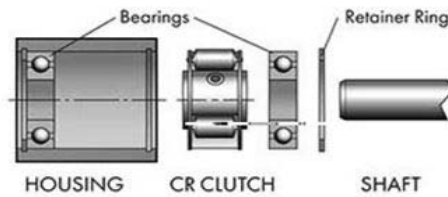

## Tiny-Clutch CR102T CR-Series Roller Clutch

### Options:

<b>Max Torque</b>	15 in/lbs	<b>Bore</b>	5/16", 3/8", 4/16", 1/2"
<b>Max Speed</b>	4500 rpm	<b>Mounting</b>	Setscrew, Keyway w/ Set Screw
<b>Dimension A</b>	0.25 in		
<b>Dimension D</b>	1.025 in		
	1.023 in		
<b>Bearing</b>	R8		